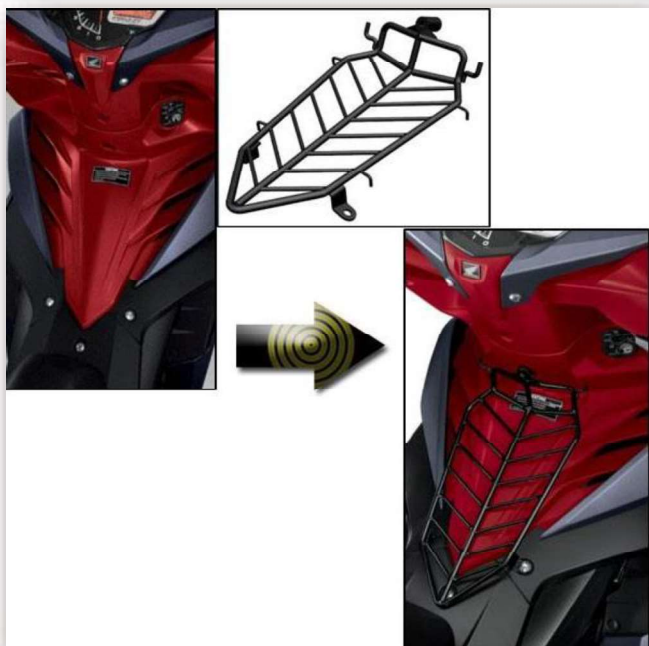

**HONDA SUPRA *GTR* 150 ACCESSORIES**

### Center Bracket Carrier GTR

**P/N 43113K56F00**

- ✓ Center Carrier specially designed for Supra GTR Gives a strong and functional impression
- ✓ Fitting: Screw & bolt on main pipe cover area